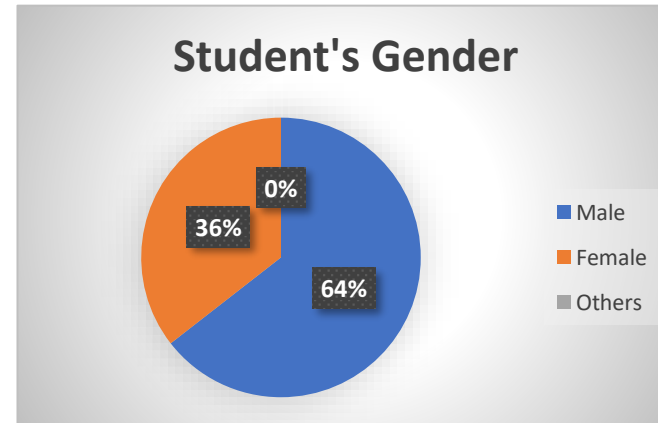

## Student Satisfaction Survey (Academic Year 2018-19)

Total Responses=1866

### 1. Your Gender:

Male	1203
Female	663
Others	0

1866