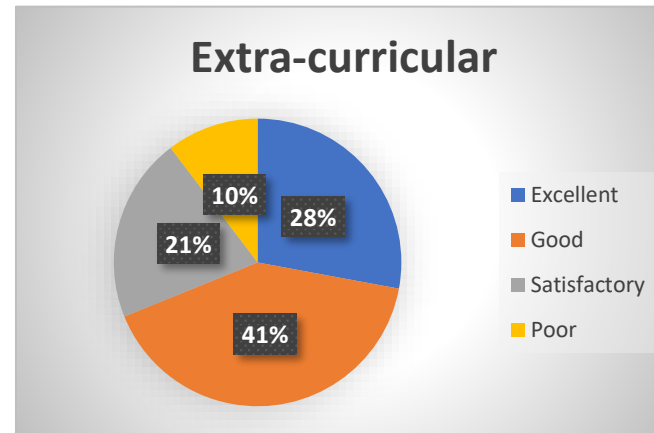

### 7. How would you rate the interaction with the teaching faculty for your educational experience?

Excellent	480
Good	899
Satisfactory	396
Poor	91

1866

### 8. How helpful is your academic advisor/mentor/supervisor?

Excellent	451
Good	902
Satisfactory	411
Poor	102

1866

### 9. How would you rate the Extra-curricular activities/facilities of student at the institute?

Excellent	521
Good	764
Satisfactory	388
Poor	193

1866