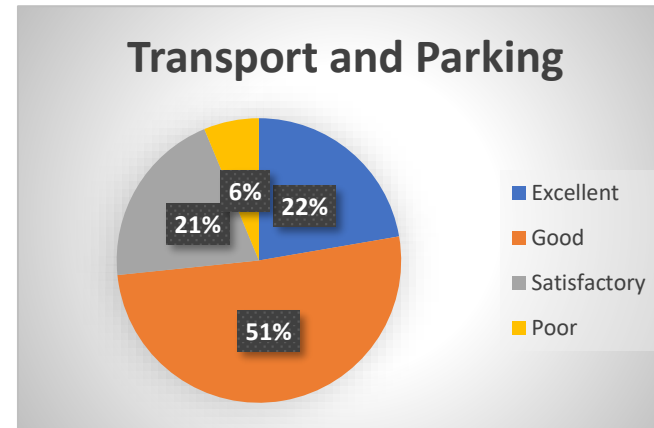

12. How would you rate the transport and Parking facilities at the institute?

Excellent	416
Good	953
Satisfactory	380
Poor	117
	1866