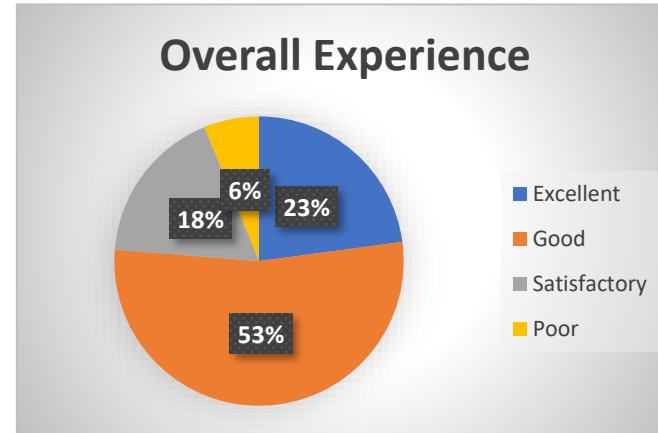

Student Satisfaction Survey (Academic Year 2018-19)

Total Responses=1866

17. How would you rate the overall experience studying here?

Excellent	427
Good	996
Satisfactory	328
Poor	115
1866