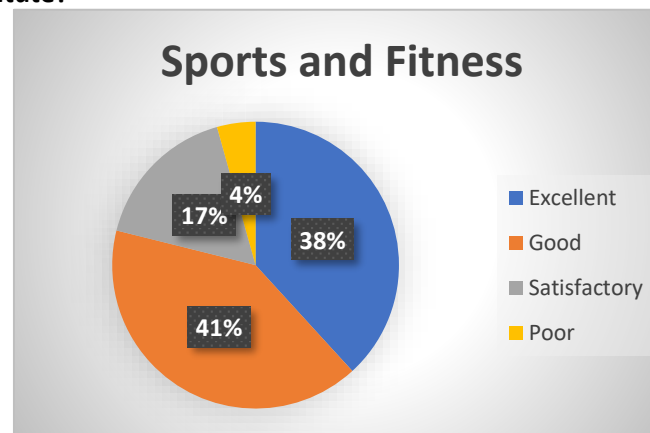

### 15. How would you rate the Career counseling and placement services/facilities at the institute?

Excellent	493
Good	937
Satisfactory	323
Poor	113

1866

### 16. How would you rate the Sports and fitness facilities at the institute?

Excellent	713
Good	759
Satisfactory	313
Poor	81

1866