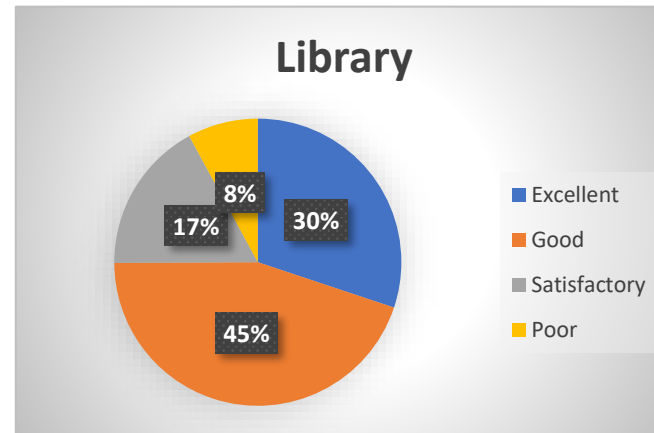

Student Satisfaction Survey (Academic Year 2018-19)

Total Responses=1866

11. How would you rate the Library facilities at the institute?

Excellent	562
Good	836
Satisfactory	320
Poor	148
	1866