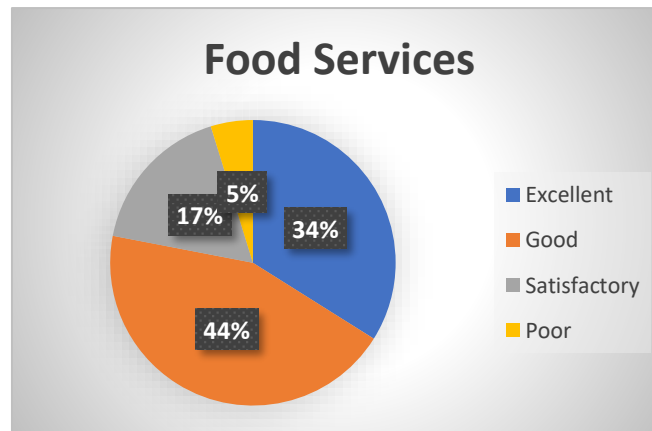

### 14. How would you rate the Food services available at the institute?

Excellent	633
Good	823
Satisfactory	321
Poor	89

1866