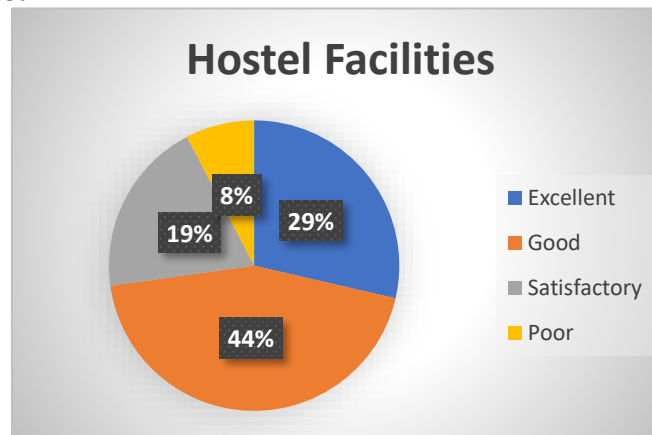

Student Satisfaction Survey (Academic Year 2018-19)

Total Responses=1866

13. How would you rate the Student Hostel facilities at the institute?

Excellent	534
Good	824
Satisfactory	365
Poor	143

1866