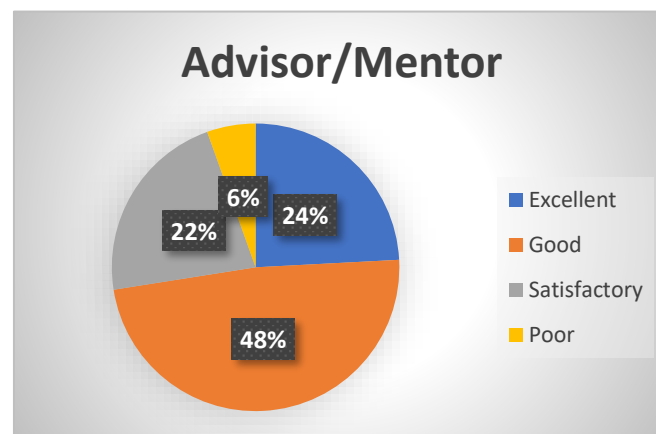

8. How helpful is your academic advisor/mentor/supervisor?

Excellent	451
Good	902
Satisfactory	411
Poor	102

1866