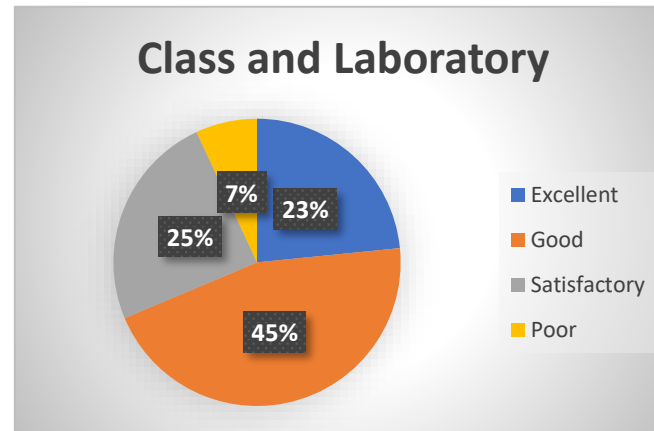

10. How would you rate the Class and laboratory facilities/ services at the institute?

Excellent	437
Good	844
Satisfactory	456
Poor	129

1866