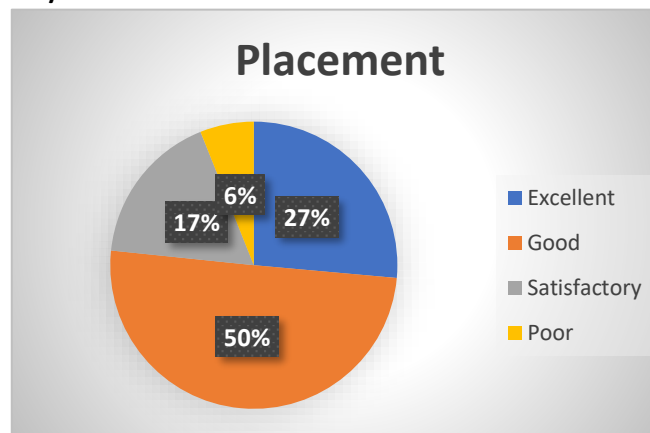

Student Satisfaction Survey (Academic Year 2018-19)

Total Responses=1866

15. How would you rate the Career counseling and placement services/facilities at the institute?

Excellent	493
Good	937
Satisfactory	323
Poor	113

1866